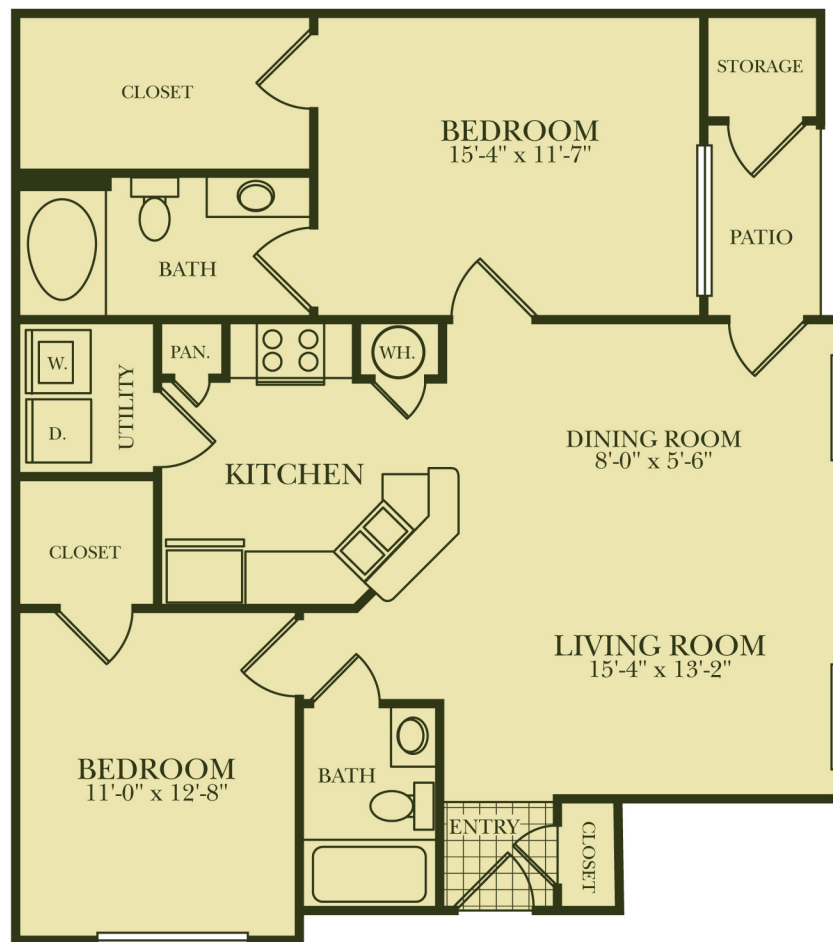

One Bedroom/One Bath

Interior 820 sq. ft.

Patio/Balcony 56 sq. ft.

TOTAL AREA 876 sq. ft.

A4

One Bedroom/One Bath

Interior 806 sq. ft.

Patio/Balcony 71 sq. ft.

TOTAL AREA 877 sq. ft.

B1 Lower

Two Bedroom/Two Bath

Interior 1,088 sq. ft.

Patio/Balcony 51 sq. ft.

TOTAL AREA 1,139 sq. ft.

B1 Upper

Two Bedroom/Two Bath

Interior 1,103 sq. ft.

Patio/Balcony 51 sq. ft.

TOTAL AREA 1,154 sq. ft.

B2 Lower

Two Bedroom/Two Bath

Interior 1,306 sq. ft.

Patio/Balcony 66 sq. ft.

TOTAL AREA 1,372 sq. ft.

B2 Upper

Two Bedroom/Two Bath

Interior 1,368 sq. ft.

Patio/Balcony 101 sq. ft.

TOTAL AREA 1,469 sq. ft.

B3 Lower

Two Bedroom/Two Bath

Interior 989 sq. ft.