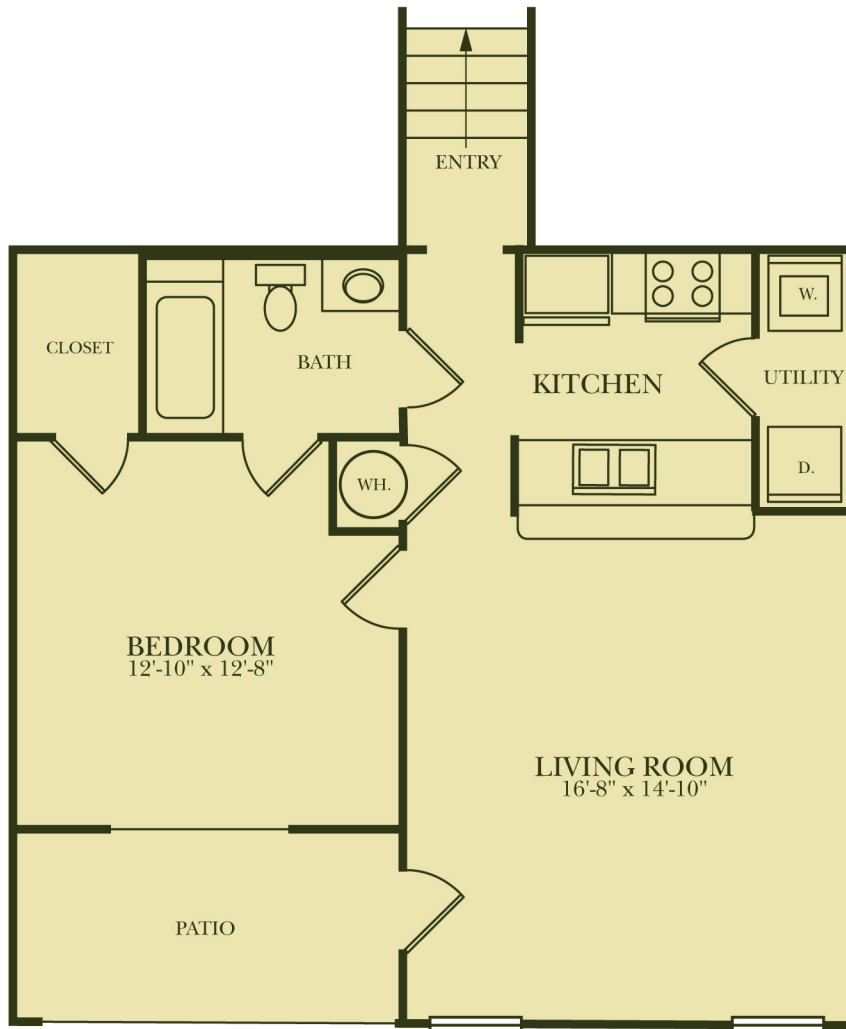

A1 Lower

One Bedroom/One Bath

Interior 658 sq. ft.

Patio/Balcony 83 sq. ft.

TOTAL AREA 741 sq. ft.

A1 Upper

One Bedroom/One Bath

Interior 662 sq. ft.

Patio/Balcony 83 sq. ft.

TOTAL AREA 745 sq. ft.

A2

One Bedroom/One Bath

Interior 943 sq. ft.

Patio/Balcony 71 sq. ft.

TOTAL AREA 1,014 sq. ft.

A3

One Bedroom/One Bath

Interior 820 sq. ft.

Patio/Balcony 56 sq. ft.

TOTAL AREA 876 sq. ft.

A4

One Bedroom/One Bath

Interior 806 sq. ft.

Patio/Balcony 71 sq. ft.

TOTAL AREA 877 sq. ft.

B1 Lower

Two Bedroom/Two Bath

Interior 1,088 sq. ft.

Patio/Balcony 51 sq. ft.

TOTAL AREA 1,139 sq. ft.

B1 Upper

Two Bedroom/Two Bath