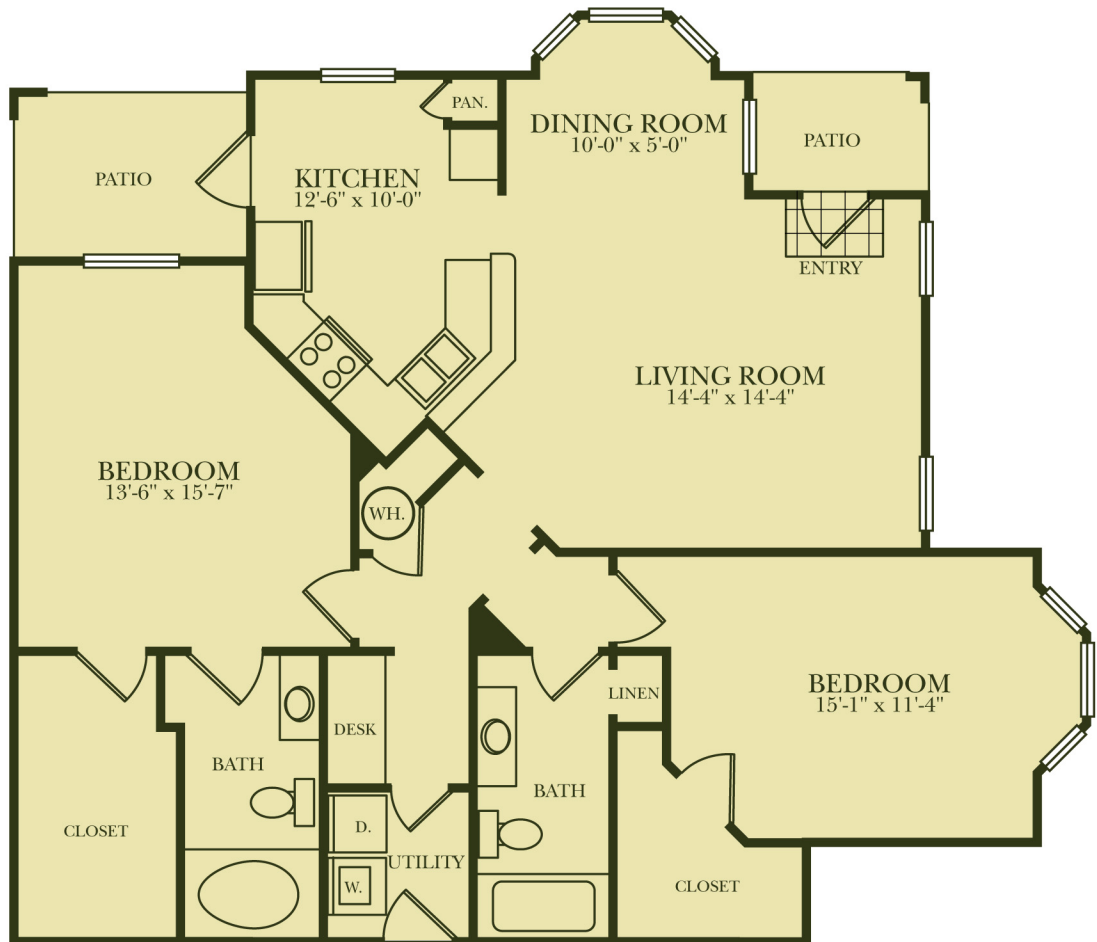

A1 Lower

One Bedroom/One Bath

Interior 658 sq. ft.

Patio/Balcony 83 sq. ft.

TOTAL AREA 741 sq. ft.

A1 Upper

One Bedroom/One Bath

Interior 662 sq. ft.

TOTAL AREA 877 sq. ft.

B1 Lower

Two Bedroom/Two Bath

Interior 1,088 sq. ft.

Patio/Balcony 51 sq. ft.

TOTAL AREA 1,139 sq. ft.

B1 Upper

Two Bedroom/Two Bath

Interior 1,103 sq. ft.

Patio/Balcony 51 sq. ft.

TOTAL AREA 1,154 sq. ft.

B2 Lower

Two Bedroom/Two Bath

Interior 1,306 sq. ft.

Patio/Balcony 66 sq. ft.

TOTAL AREA 1,372 sq. ft.

B2 Upper

Two Bedroom/Two Bath

Interior 1,368 sq. ft.

Patio/Balcony 101 sq. ft.

TOTAL AREA 1,469 sq. ft.

B3 Lower

Two Bedroom/Two Bath

Interior 989 sq. ft.