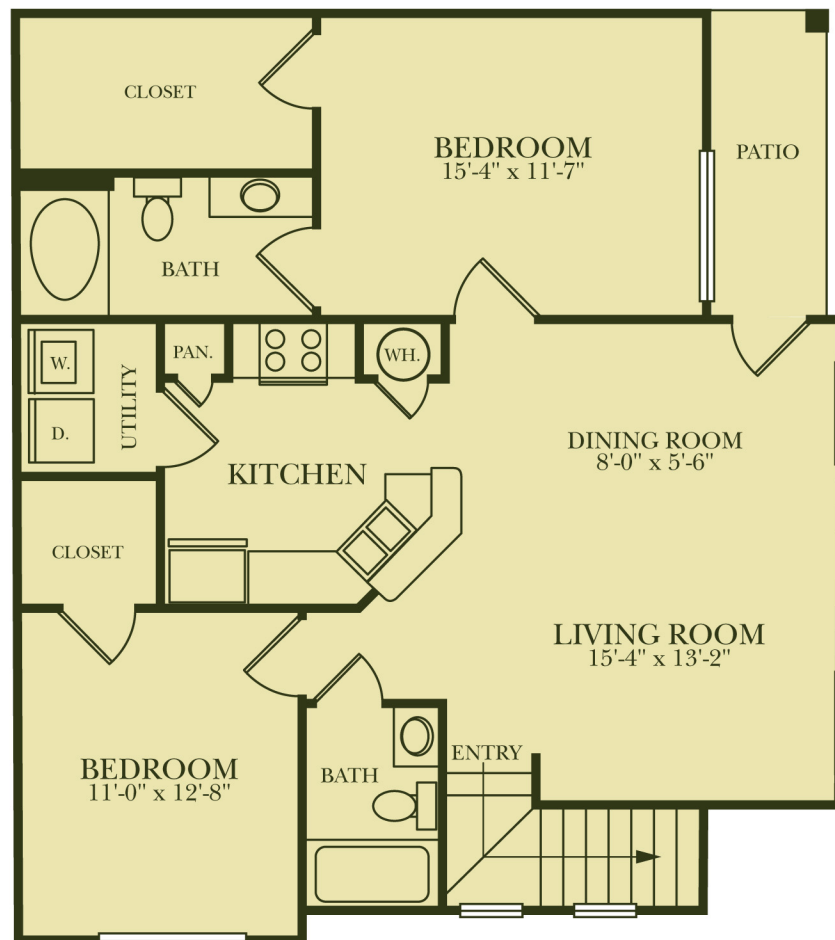

One Bedroom/One Bath

Interior 820 sq. ft.

Patio/Balcony 56 sq. ft.

TOTAL AREA 876 sq. ft.

A4

One Bedroom/One Bath

Interior 806 sq. ft.

Patio/Balcony 71 sq. ft.

TOTAL AREA 877 sq. ft.

B1 Lower

Two Bedroom/Two Bath

Interior 1,088 sq. ft.

Patio/Balcony 51 sq. ft.

TOTAL AREA 1,139 sq. ft.

B1 Upper

Two Bedroom/Two Bath

Interior 1,103 sq. ft.

Patio/Balcony 51 sq. ft.

TOTAL AREA 1,154 sq. ft.

B2 Lower

Two Bedroom/Two Bath

Interior 1,306 sq. ft.

Patio/Balcony 66 sq. ft.

TOTAL AREA 1,372 sq. ft.

B2 Upper

Two Bedroom/Two Bath

Interior 1,368 sq. ft.

Patio/Balcony 101 sq. ft.

TOTAL AREA 1,469 sq. ft.

B3 Lower

Two Bedroom/Two Bath

Interior 989 sq. ft.