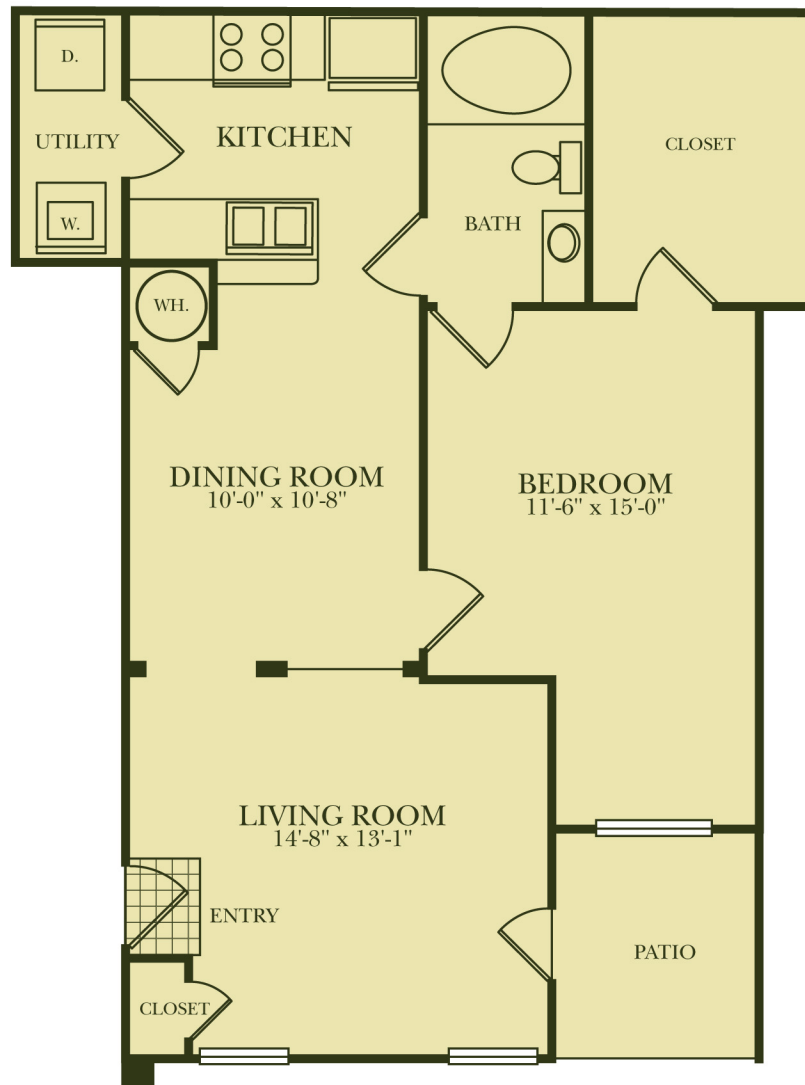

A1 Lower

One Bedroom/One Bath

Interior 658 sq. ft.

Patio/Balcony 83 sq. ft.

TOTAL AREA 741 sq. ft.

A1 Upper

One Bedroom/One Bath

Interior 662 sq. ft.

Patio/Balcony 83 sq. ft.

TOTAL AREA 745 sq. ft.

A2

One Bedroom/One Bath

Interior 943 sq. ft.

Patio/Balcony 71 sq. ft.

TOTAL AREA 1,014 sq. ft.

A3

One Bedroom/One Bath

Interior 820 sq. ft.

Patio/Balcony 56 sq. ft.

TOTAL AREA 876 sq. ft.

A4

One Bedroom/One Bath

Interior 806 sq. ft.

Patio/Balcony 71 sq. ft.

TOTAL AREA 877 sq. ft.

B1 Lower

Two Bedroom/Two Bath

Interior 1,088 sq. ft.

Patio/Balcony 51 sq. ft.

TOTAL AREA 1,139 sq. ft.

B1 Upper

Two Bedroom/Two Bath