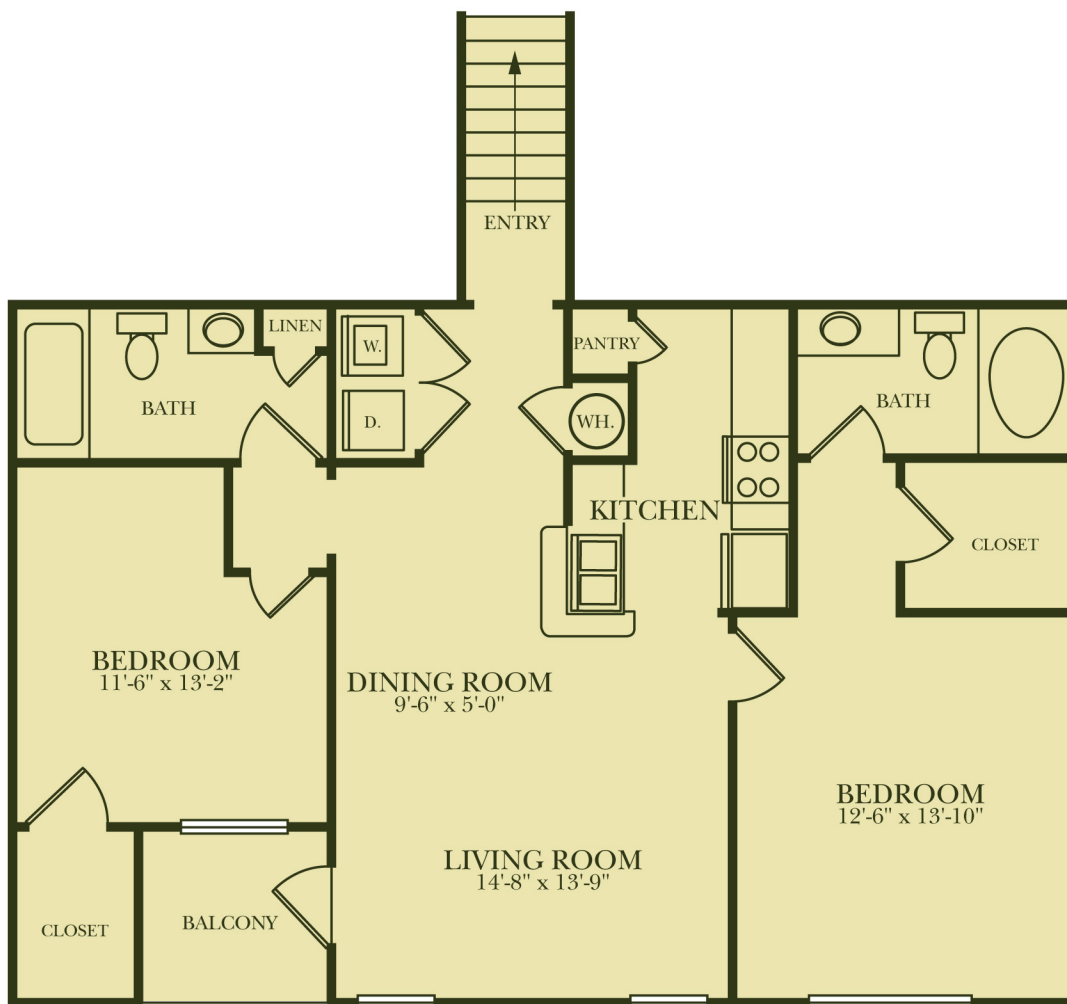

B2 Upper

Two Bedroom/Two Bath

Interior 1,368 sq. ft.

Patio/Balcony 101 sq. ft.

TOTAL AREA 1,469 sq. ft.

B3 Lower

Two Bedroom/Two Bath

Interior 989 sq. ft.

Patio/Balcony 43 sq. ft.

TOTAL AREA 1,032 sq. ft.

B3 Upper

Two Bedroom/Two Bath

Interior 1,115 sq. ft.

Patio/Balcony 43 sq. ft.

TOTAL AREA 1,158 sq. ft.

B4

Two Bedroom/Two Bath

Interior 1,124 sq. ft.

Patio/Balcony 97 sq. ft.

TOTAL AREA 1,221 sq. ft.

C1 Lower

Three Bedroom/Two Bath

Interior 1,437 sq. ft.

Patio/Balcony 59 sq. ft.