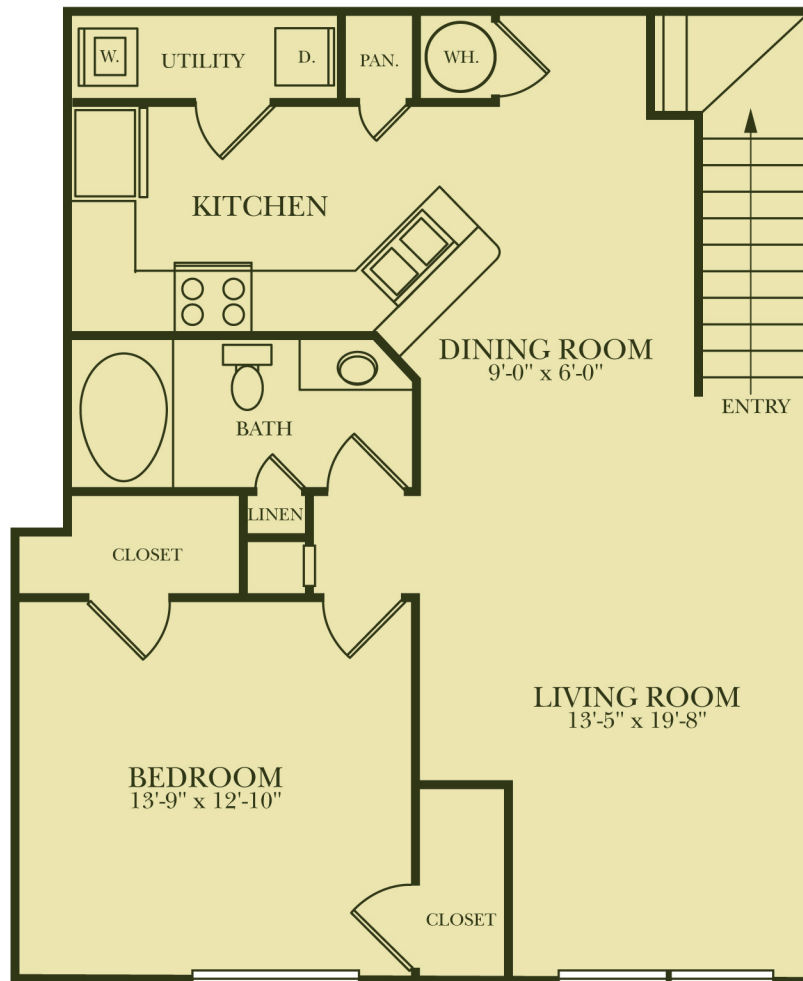

A1 Lower

One Bedroom/One Bath

Interior 658 sq. ft.

Patio/Balcony 83 sq. ft.

TOTAL AREA 741 sq. ft.

A1 Upper

One Bedroom/One Bath

Interior 662 sq. ft.

Patio/Balcony 83 sq. ft.

TOTAL AREA 745 sq. ft.

A2

One Bedroom/One Bath

Interior 943 sq. ft.

Patio/Balcony 71 sq. ft.

TOTAL AREA 1,014 sq. ft.

A3

One Bedroom/One Bath

Interior 820 sq. ft.

Patio/Balcony 56 sq. ft.

TOTAL AREA 876 sq. ft.

A4

One Bedroom/One Bath

Interior 806 sq. ft.

Patio/Balcony 71 sq. ft.

TOTAL AREA 877 sq. ft.

B1 Lower

Two Bedroom/Two Bath

Interior 1,088 sq. ft.

Patio/Balcony 51 sq. ft.

TOTAL AREA 1,139 sq. ft.

B1 Upper

Two Bedroom/Two Bath