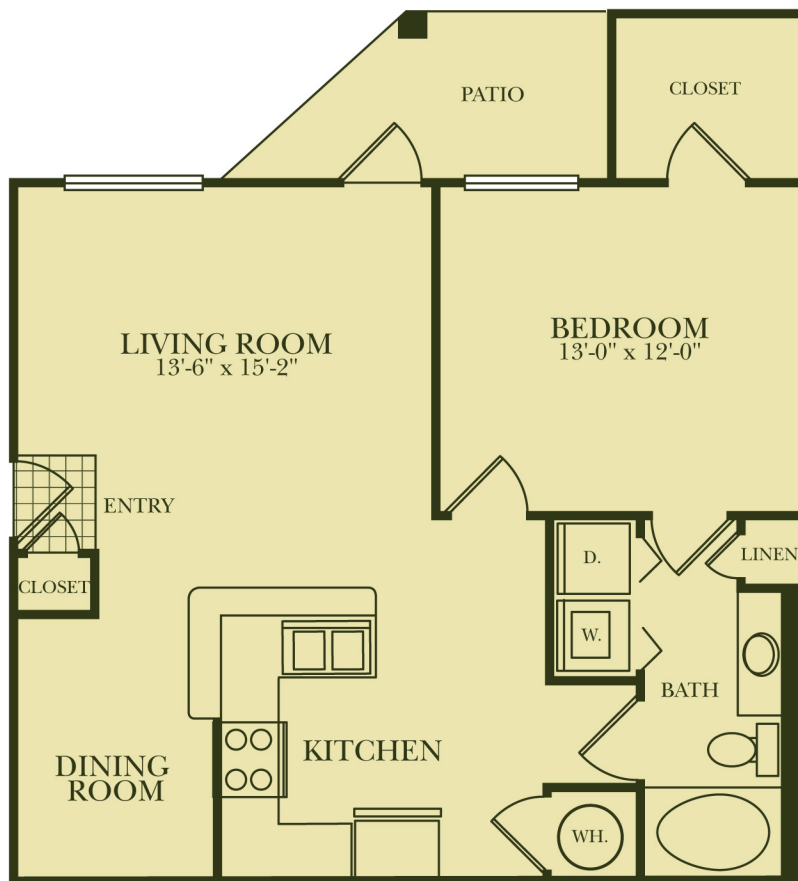

A1 Lower

One Bedroom/One Bath

Interior 658 sq. ft.

Patio/Balcony 83 sq. ft.

TOTAL AREA 741 sq. ft.

A1 Upper

One Bedroom/One Bath

Interior 662 sq. ft.

Patio/Balcony 83 sq. ft.

TOTAL AREA 745 sq. ft.

A2

One Bedroom/One Bath

Interior 943 sq. ft.

Patio/Balcony 71 sq. ft.

TOTAL AREA 1,014 sq. ft.

A3

One Bedroom/One Bath

Interior 820 sq. ft.

Patio/Balcony 56 sq. ft.

TOTAL AREA 876 sq. ft.

A4

One Bedroom/One Bath

Interior 806 sq. ft.

Patio/Balcony 71 sq. ft.

TOTAL AREA 877 sq. ft.

B1 Lower

Two Bedroom/Two Bath

Interior 1,088 sq. ft.

Patio/Balcony 51 sq. ft.

TOTAL AREA 1,139 sq. ft.

B1 Upper

Two Bedroom/Two Bath