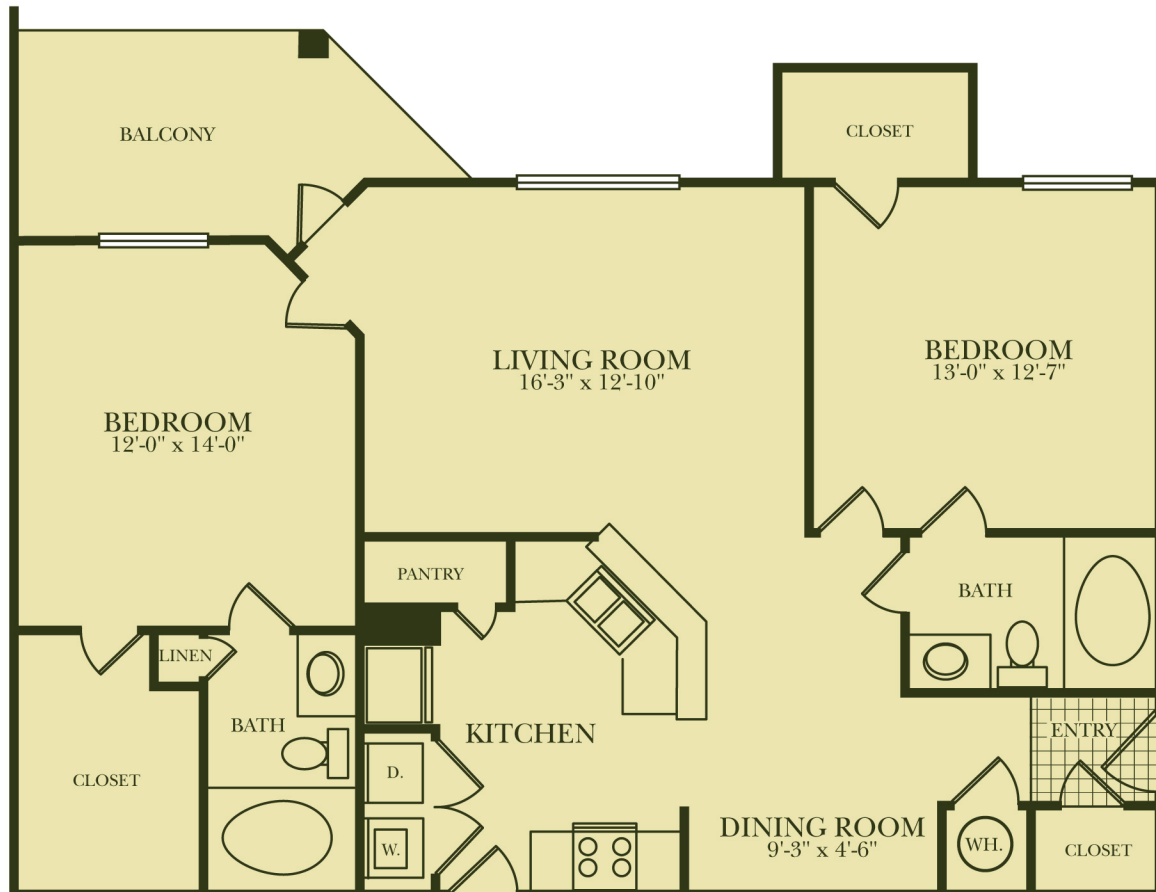

A1 Lower

One Bedroom/One Bath

Interior 658 sq. ft.

Patio/Balcony 83 sq. ft.

TOTAL AREA 741 sq. ft.

A1 Upper

One Bedroom/One Bath

Interior 662 sq. ft.

B2 Upper

Two Bedroom/Two Bath

Interior 1,368 sq. ft.

Patio/Balcony 101 sq. ft.

TOTAL AREA 1,469 sq. ft.

B3 Lower

Two Bedroom/Two Bath

Interior 989 sq. ft.

Patio/Balcony 43 sq. ft.

TOTAL AREA 1,032 sq. ft.

B3 Upper

Two Bedroom/Two Bath

Interior 1,115 sq. ft.

Patio/Balcony 43 sq. ft.

TOTAL AREA 1,158 sq. ft.

B4

Two Bedroom/Two Bath

Interior 1,124 sq. ft.

Patio/Balcony 97 sq. ft.

TOTAL AREA 1,221 sq. ft.

C1 Lower

Three Bedroom/Two Bath

Interior 1,437 sq. ft.

Patio/Balcony 59 sq. ft.